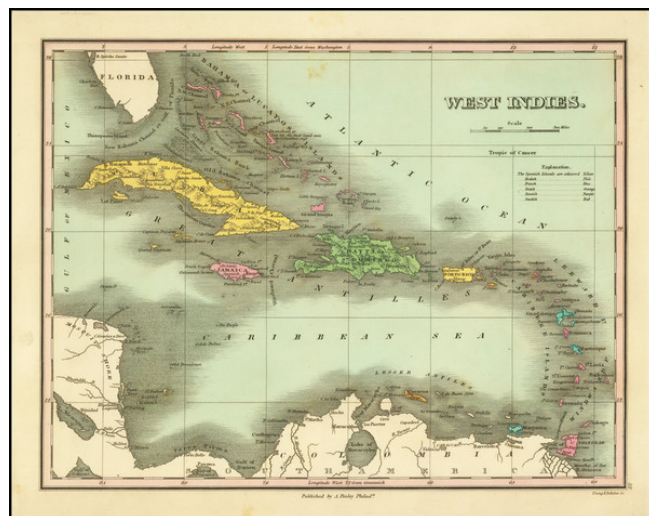

Barry Lawrence Ruderman Antique Maps Inc.

7407 La Jolla Boulevard
La Jolla, CA 92037

www.raremaps.com

(858) 551-8500
blr@raremaps.com

West Indies

Stock#: 70069
Map Maker: Finley
Date: 1824
Place: Philadelphia
Color: Hand Colored
Condition: VG+
Size: 11.5 x 9 inches
Price: \$ 125.00

Description:

First edition of this early American map of the West Indies, from Finley's *New General Atlas*.

Includes table of Colonial possessions.

Detailed Condition: