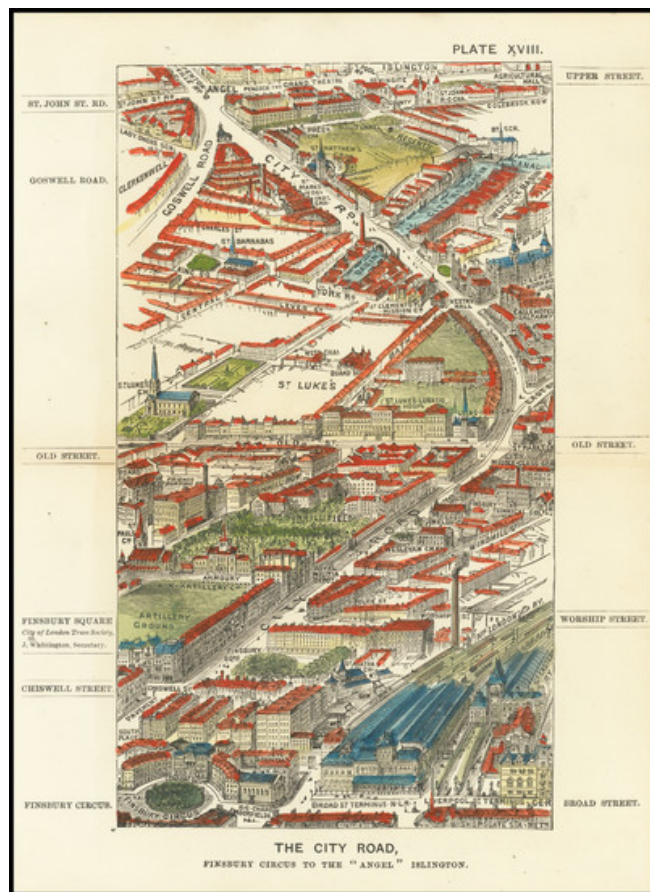

## The City Road, Finsbury Circus To The "Angel" Islington.

**Stock#:** 70064

**Map Maker:** Sulman

**Date:** 1890 circa

**Place:** n.p. (London)

**Color:** Hand Colored

**Condition:** VG+

**Size:** 7 x 9 inches

### Description:

Antique wood-engraved view of London pointing north from Finsbury Circus towards Islington.

The view was apparently drawn by Thomas Sulman (1834-1900) while flying in a balloon above London. The wood-engraving was done by George William Ruffle (1838-1901) and W.M.R. Quick.

See this cool website on Charles Dickens that uses the Sulman maps to illustrate Dicken's London: <https://www.charlesdickenspage.com/charles-dickens-aerial-london-view11.html>