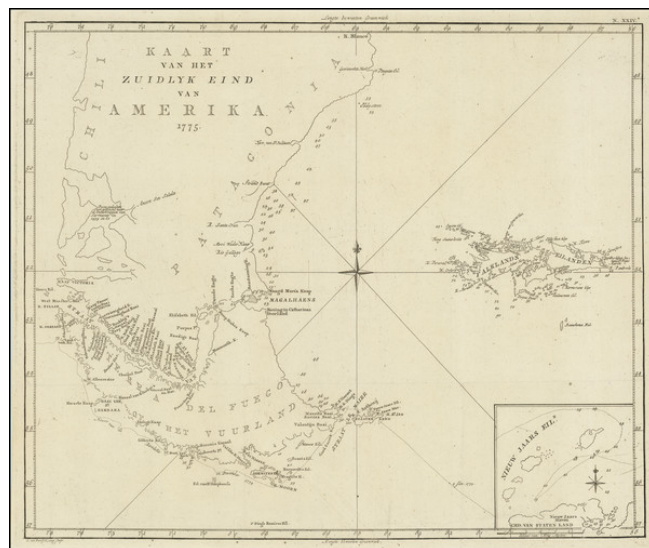

Barry Lawrence Ruderman Antique Maps Inc.

7407 La Jolla Boulevard
La Jolla, CA 92037

www.raremaps.com

(858) 551-8500
blr@raremaps.com

Kaart van het Zuidlijk Eind van Amerika 1775

Stock#: 70046jd
Map Maker: Cook
Date: 1794
Place: Amsterdam
Color: Uncolored
Condition: VG+
Size: 19.5 x 16 inches
Price: \$ 375.00

Description:

Scarce map of the southern part of South America, focusing on Cook's tracks around the Cape Horn and Tierra del Fuego in 1775.

From a Dutch edition of the Official Account of Cook's Expedition.