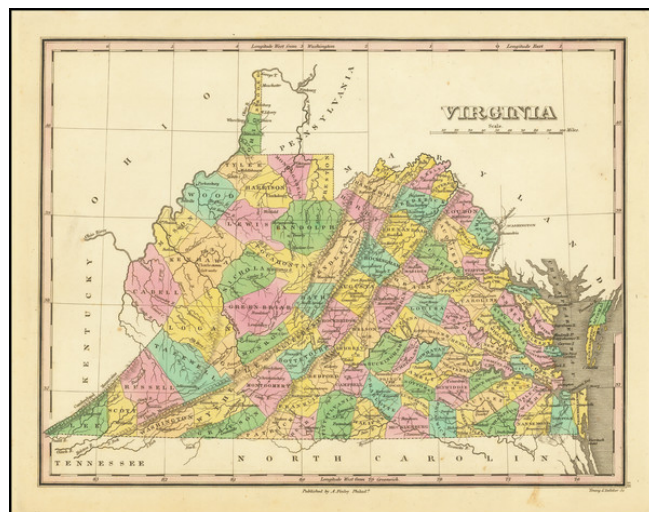

Barry Lawrence Ruderman Antique Maps Inc.

7407 La Jolla Boulevard
La Jolla, CA 92037

www.raremaps.com

(858) 551-8500
blr@raremaps.com

Virginia

Stock#: 70044
Map Maker: Finley
Date: 1824
Place: Philadelphia
Color: Hand Colored
Condition: VG
Size: 11 x 9 inches
Price: \$ 275.00

Description:

Early map of the state of Virginia from Finley's atlas.

The map is hand colored by counties and shows towns, roads, rivers, mountains and other geographical features.

The western portion of the state lacks a number of counties, which will later be part of West Virginia.