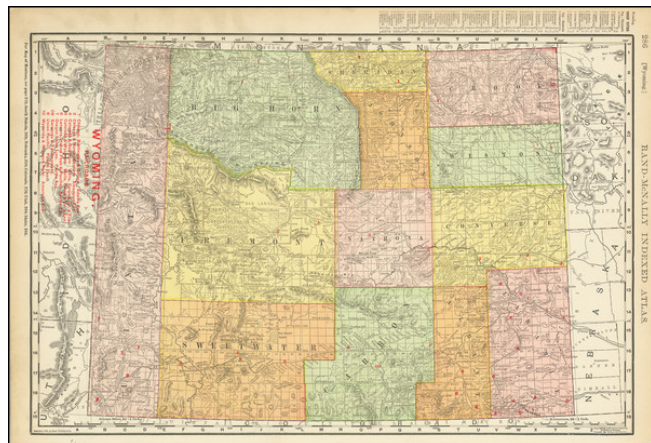

Barry Lawrence Ruderman Antique Maps Inc.

7407 La Jolla Boulevard
La Jolla, CA 92037

www.raremaps.com

(858) 551-8500
blr@raremaps.com

Wyoming

Stock#: 70041
Map Maker: Rand McNally & Company
Date: 1908
Place: Chicago
Color: Color
Condition: VG+
Size: 13.5 x 19.5 inches
Price: \$ 125.00

Description:

Highly detailed map of Wyoming Territory showing towns, rivers, railroads, mountains, lakes, etc.

Includes a list of 9 Railroads at the top left.

Detailed Condition: