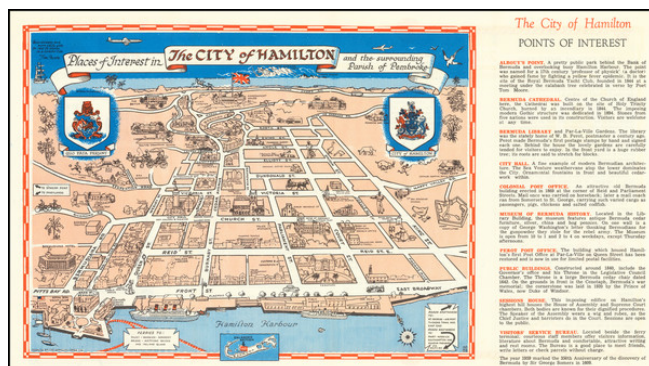

Barry Lawrence Ruderman Antique Maps Inc.

7407 La Jolla Boulevard
La Jolla, CA 92037

www.raremaps.com

(858) 551-8500
blr@raremaps.com

[Pictorial Map of the City of Hamilton] Places of Interest in The City of Hamilton and the surrounding Paris of Pembroke

Stock#: 70027
Map Maker: Bermuda Press Ltd.
Date: 1959 circa
Place: Hamilton, Bermuda
Color: Color
Condition: VG+
Size: 11.3 x 8.3 inches
Price: \$245.00

Description:

Rare vintage Bermudian pictorial map of the city of Hamilton, Bermuda.

In the lower right corner of the map are the initials "KG." "HK." and "MN." This is usually the place where one would find the artist of the map, however, we cannot decipher them any further.

Detailed Condition: