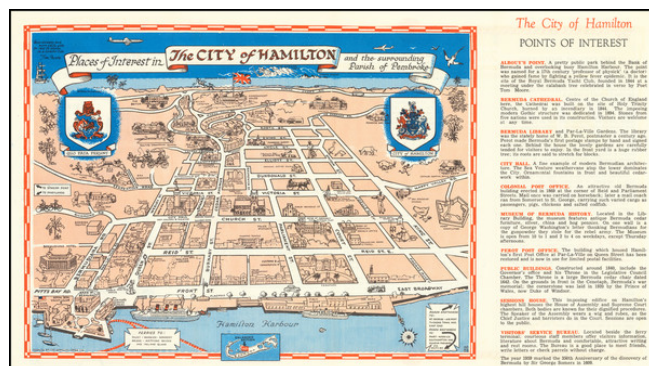

Barry Lawrence Ruderman Antique Maps Inc.

7407 La Jolla Boulevard
La Jolla, CA 92037

www.raremaps.com

(858) 551-8500
blr@raremaps.com

[Pictorial Map of the City of Hamilton] Places of Interest in The City of Hamilton and the surrounding Paris of Pembroke

Stock#: 70027
Map Maker: Bermuda Press Ltd.
Date: 1959 circa
Place: Hamilton, Bermuda
Color: Color
Condition: VG+
Size: 11.3 x 8.3 inches
Price: \$ 245.00

Description:

Rare vintage Bermudian pictorial map of the city of Hamilton, Bermuda.

In the lower right corner of the map are the initials "KG." "HK." and "MN." This is usually the place where one would find the artist of the map, however, we cannot decipher them any further.

Detailed Condition: