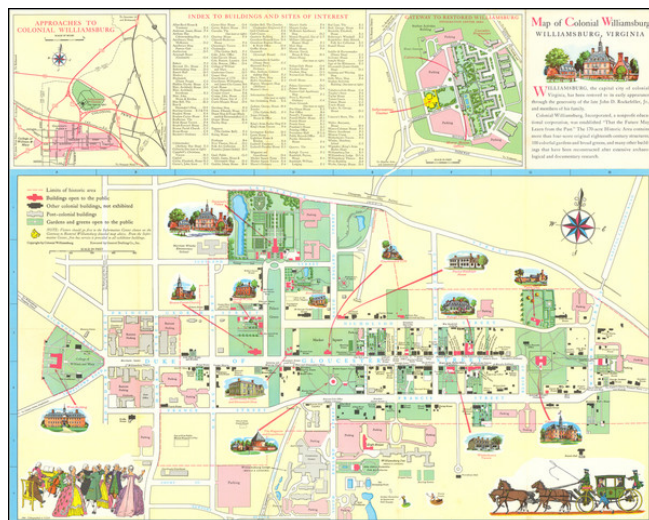

# Barry Lawrence Ruderman Antique Maps Inc.

7407 La Jolla Boulevard  
La Jolla, CA 92037

www.raremaps.com

(858) 551-8500  
blr@raremaps.com

## Map of Colonial Williamsburg . . .

**Stock#:** 70022  
**Map Maker:** Anonymous  
**Date:** 1968 circa (?)  
**Place:** Williamsburg, VA  
**Color:** Color  
**Condition:** VG+  
**Size:** 23.7 x 19 inches (Including text)  
**Price:** \$195.00

### Description:

Lively pictorial map of Williamsburg, illustrating the town following its restoration "through the generosity of . . . John D. Rockefeller, Jr. and members of his family."

The main map provides a fine overview of the town, with buildings named.