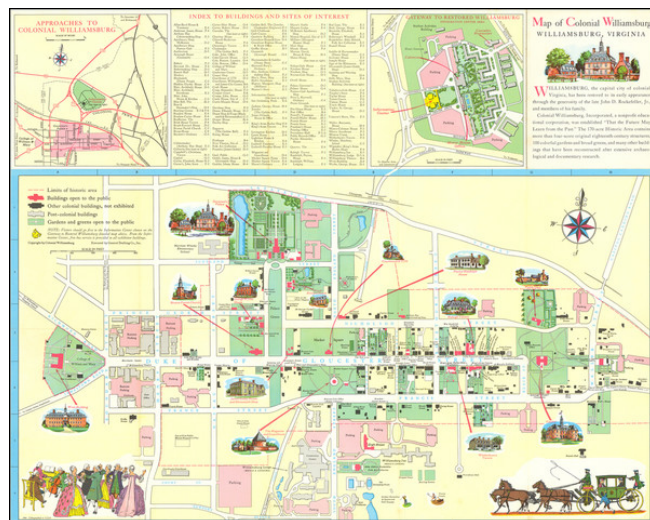

# Barry Lawrence Ruderman Antique Maps Inc.

7407 La Jolla Boulevard  
La Jolla, CA 92037

www.raremaps.com

(858) 551-8500  
blr@raremaps.com

## Map of Colonial Williamsburg . . .

**Stock#:** 70022  
**Map Maker:** Anonymous  
**Date:** 1968 circa (?)  
**Place:** Williamsburg, VA  
**Color:** Color  
**Condition:** VG+  
**Size:** 23.7 x 19 inches (Including text)  
**Price:** \$ 195.00

### Description:

Lively pictorial map of Williamsburg, illustrating the town following its restoration "through the generosity of . . . John D. Rockefeller, Jr. and members of his family."

The main map provides a fine overview of the town, with buildings named.