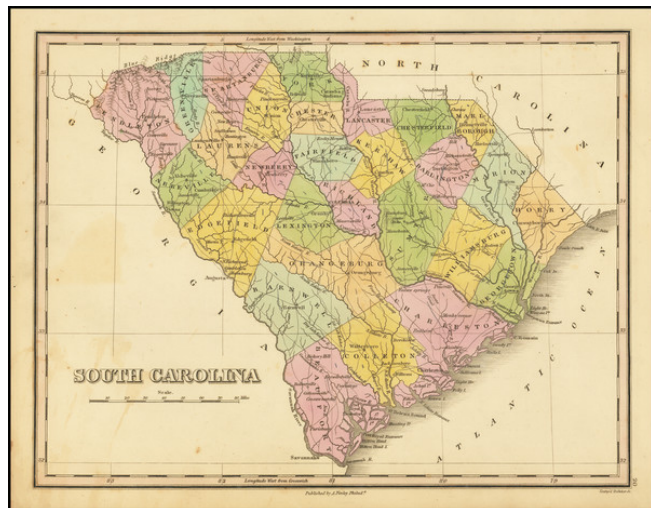

Barry Lawrence Ruderman Antique Maps Inc.

7407 La Jolla Boulevard
La Jolla, CA 92037

www.raremaps.com

(858) 551-8500
blr@raremaps.com

South Carolina

Stock#: 70013
Map Maker: Finley
Date: 1824
Place: Philadelphia
Color: Hand Colored
Condition: VG
Size: 11 x 9 inches
Price: \$ 175.00

Description:

Nice example of Anthony Finley's map of South Carolina from Finley's atlas.

The map is hand colored by counties and shows towns, roads, rivers, mountains and other geographical features. Early county configurations.