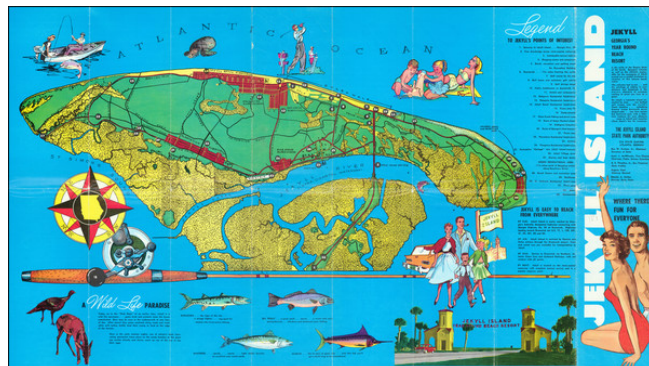

Barry Lawrence Ruderman Antique Maps Inc.

7407 La Jolla Boulevard
La Jolla, CA 92037

www.raremaps.com

(858) 551-8500
blr@raremaps.com

Jekyll Georgia's Year Round Resort.

Stock#: 70007
Map Maker: Jekyll Island State Park
Authority
Date: 1960
Place: n.p.
Color: Color
Condition: VG
Size: 31.5 x 18 inches
Price: \$ 275.00

Description:

Pictorial map of Jekyll Island, Georgia, illustrating the island and its recreational activities.

The map highlights the island's fishing, wildlife and golf activities, with photos on the verso.

Detailed Condition:

Evidence of old folds.