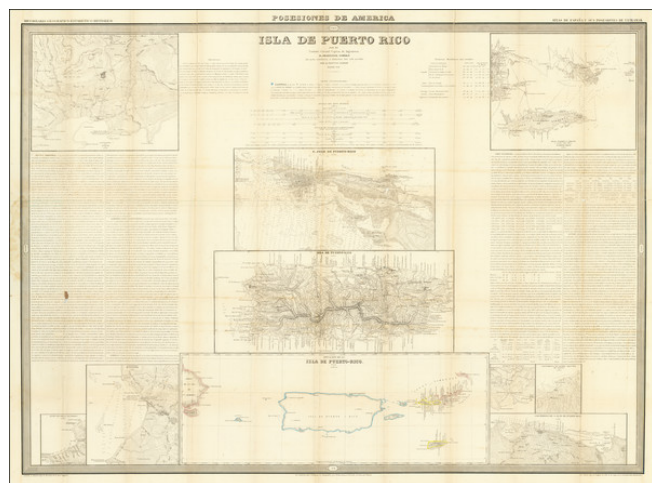

## Isla de Puerto Rico por el Teniente Coronel Capitan de Ingenieros D. Francisco Coello . . . 1851

**Stock#:** 70005  
**Map Maker:** Coello  
**Date:** 1851  
**Place:** Madrid  
**Color:** Outline Color  
**Condition:** VG  
**Size:** 40 x 29 inches  
**Price:** \$1,500.00

### Description:

Detailed set of maps of Puerto Rico on a single sheet, published in Madrid.

At the center is a large map of Puerto Rico, with a large map of San Juan above and a regional map of the islands below, including the Virgin Islands and the eastern tip of Hispaniola. Other smaller maps in the corners include:

- Contornos de Ponce
- Islas Culebra y Vieques . . .
- Puerto de Guanica
- Contornos de Isabel Seguda de Vieques
- Contornos de San Juan
- Ensenada de la Aguadilla
- Contornos de Mayaguez

Includes text on a number of topics of interest, including the climate and regional economy, history and statistical information.