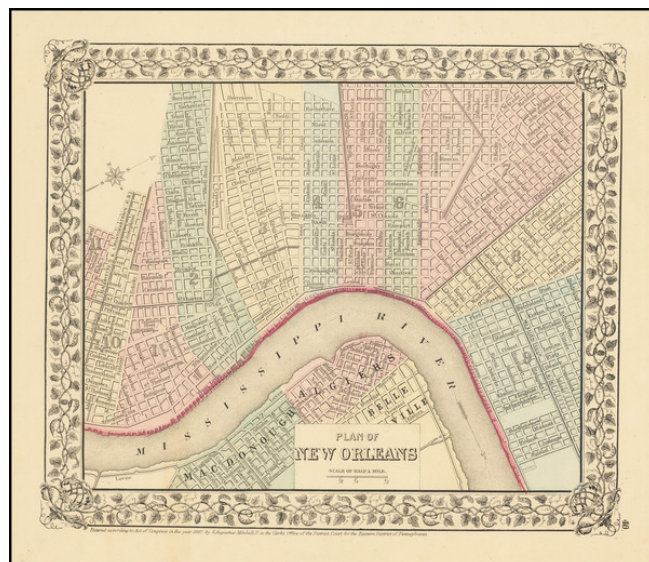

Barry Lawrence Ruderman Antique Maps Inc.

7407 La Jolla Boulevard
La Jolla, CA 92037

www.raremaps.com

(858) 551-8500
blr@raremaps.com

Plan of New Orleans

Stock#: 69959
Map Maker: Mitchell Jr.
Date: 1867
Place: Philadelphia
Color: Color
Condition: VG+
Size: 11 x 9.3 inches
Price: SOLD

Description:

Attractive map of New Orleans, with decorative border showing Mississippi River to Algiers, parks and trolleys.

The map is hand colored by wards. Shows streets, buildings, rail lines, etc.

An attractive city plan from the pre-eminent commercial publisher of the era.