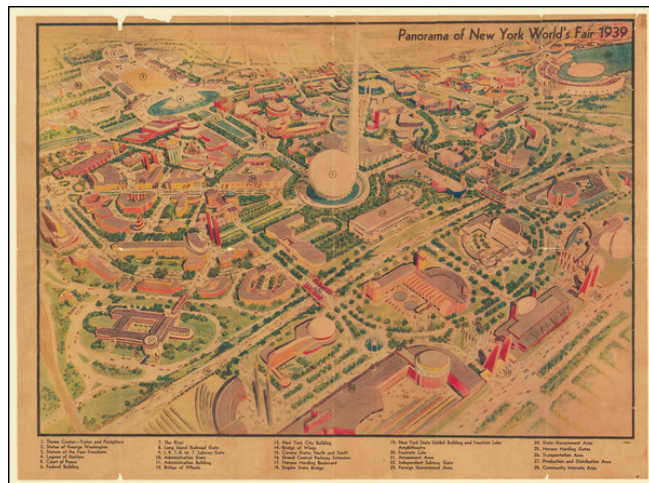

Barry Lawrence Ruderman Antique Maps Inc.

7407 La Jolla Boulevard
La Jolla, CA 92037

www.raremaps.com

(858) 551-8500
blr@raremaps.com

Panorama of New York World's Fair 1939

Stock#: 69955
Map Maker: Wenrich

Date: 1938
Place: n.p.
Color: Color
Condition: Good
Size: 20.3 x 15.3 inches (Including text)

Price: \$ 345.00

Description:

Rare pictorial map of the 1939 New York World's Fair, drawn by John Wenrich.

Includes key with 28 points of interest.

Rarity

This is the first time we've ever seen the map.

Detailed Condition:

Laid on archival sheet of paper to support repaired tears and minor chipping. Remnants of old folds.