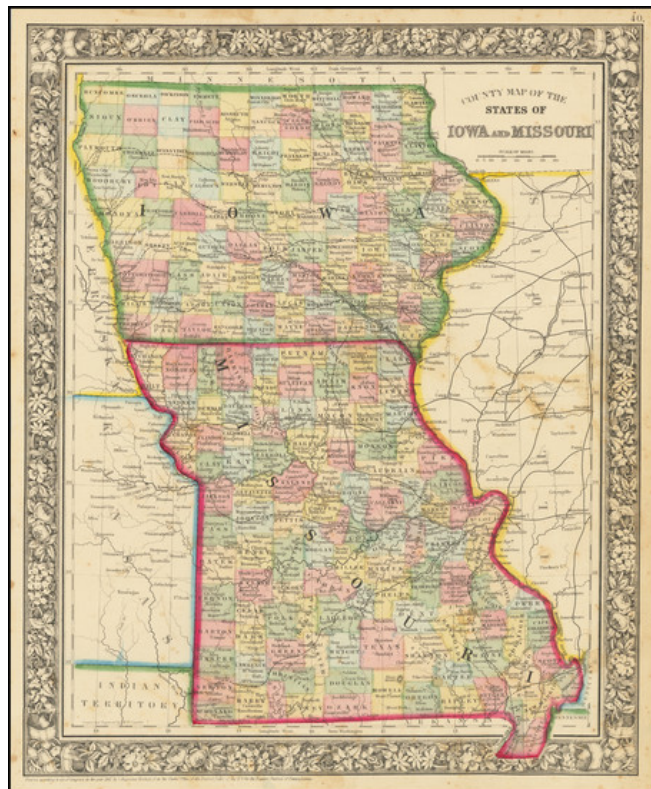

Barry Lawrence Ruderman Antique Maps Inc.

7407 La Jolla Boulevard
La Jolla, CA 92037

www.raremaps.com

(858) 551-8500
blr@raremaps.com

County Map of the States of Iowa and Missouri

Stock#: 69913
Map Maker: Mitchell Jr.
Date: 1865
Place: Philadelphia
Color: Color
Condition: VG
Size: 11.5 x 14 inches
Price: SOLD

Description:

Attractive map of Iowa and Missouri, colored by counties.

Shows towns, roads, railroads, rivers, etc.

Detailed Condition:

Minor soiling