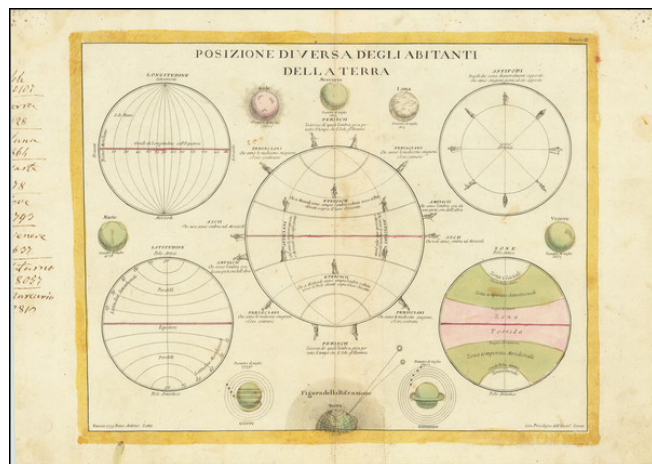

Barry Lawrence Ruderman Antique Maps Inc.

7407 La Jolla Boulevard
La Jolla, CA 92037

www.raremaps.com

(858) 551-8500
blr@raremaps.com

Posizione Diversa Degli Abitanti Della Terra

Stock#: 69869
Map Maker: Zatta
Date: 1779
Place: Venice
Color: Hand Colored
Condition: VG
Size: 16.25 x 13 inches
Price: \$ 245.00

Description:

Scarce set of five spheres and eight drawings of the known planets, the sun and the moon.

The large central sphere describes the spatial relationship of the "Residence of the Land" on different parts of the Earth. Saturn is shown with five satellites and Jupiter with four.

Detailed Condition:

Minor soiling. manuscript notes at the left margin.