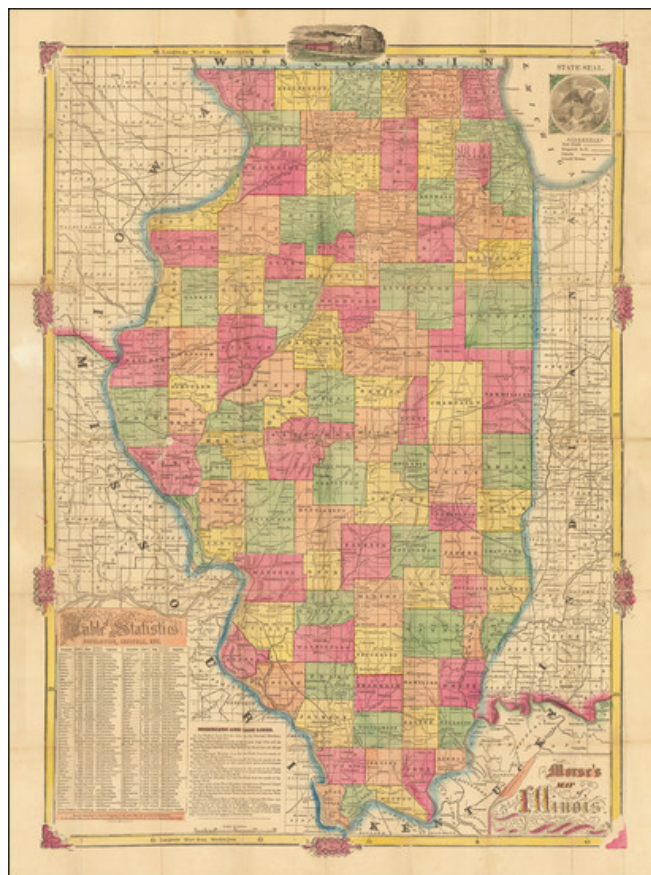

## Morse's Map of Illinois

**Stock#:** 69814  
**Map Maker:** Blanchard  
**Date:** 1854  
**Place:** New York  
**Color:** Color  
**Condition:** VG  
**Size:** 20 x 29 inches  
**Price:** \$ 975.00

### Description:

Rare early map of Illinois, published by Rufus Blanchard prior to his move to Chicago.

Includes a 'Table of Statistics' and 'Meridians and Baselines' in the lower left corner.

The map is printed using the cerographic printed method, an American invention attributed to the Morse family.

### Detailed Condition:

Folding map, packed with thick linen. Minor fold splits and a repaired tear running to Hancock County.