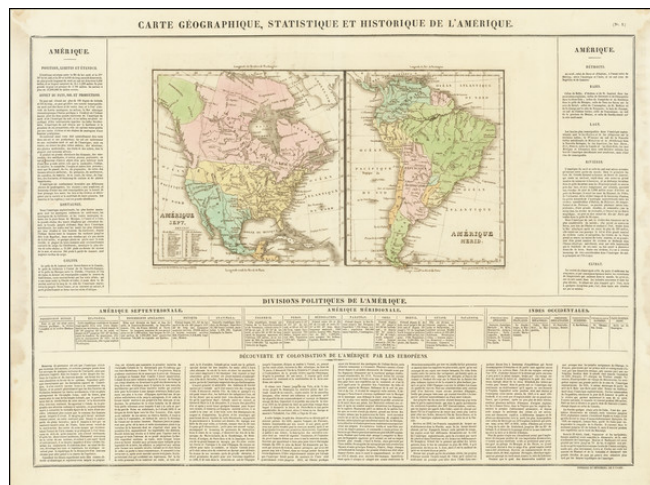

Barry Lawrence Ruderman Antique Maps Inc.

7407 La Jolla Boulevard
La Jolla, CA 92037

www.raremaps.com

(858) 551-8500
blr@raremaps.com

Carte Geographique, Statistique et Historique De L'Amerique

Stock#: 69811
Map Maker: Buchon
Date: 1825
Place: Paris
Color: Hand Colored
Condition: VG+
Size: 25.5 x 19.5 inches
Price: \$ 145.00

Description:

Striking large map of North America and South America in attractive full wash colors, from the French edition of Carey & Lea's Atlas of America, one of the most important American Atlases of the early 19th Century.