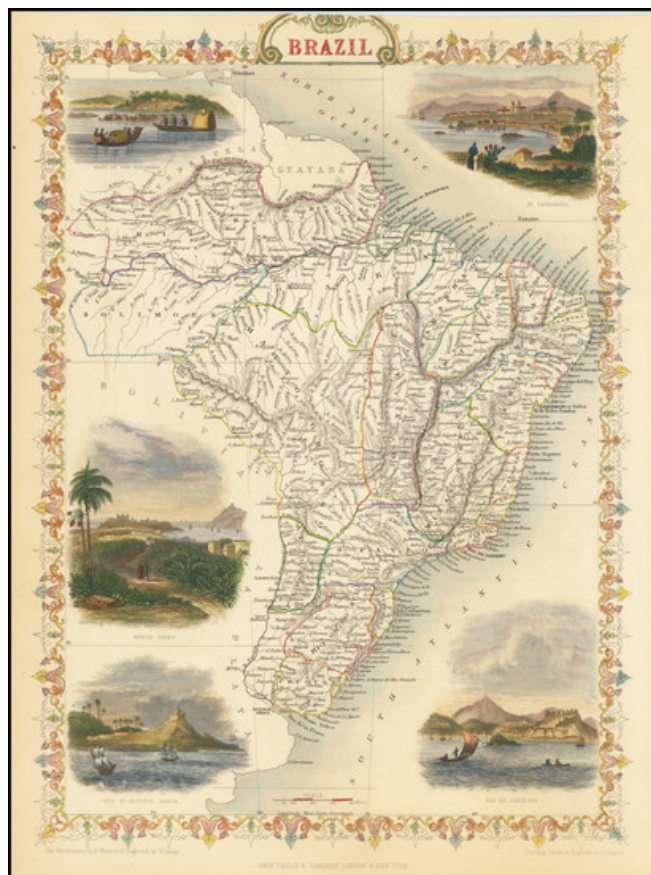

## Brazil

**Stock#:** 69803  
**Map Maker:** Tallis  
**Date:** 1851  
**Place:** London  
**Color:** Hand Colored  
**Condition:** VG+  
**Size:** 9.5 x 13.5 inches  
**Price:** \$295.00

### Description:

Gorgeous full color example of this decorative map of Brazil, with colorful vignettes showing Monte Video, Cape St. Antonio Bahia, Rio De Janeiro and St. Catharina.

Engraved for *R. Montgomery Martin's Illustrated Atlas*.

Tallis was one of the last great decorative map makers. His maps are prized for the wonderful vignettes of indigenous scenes, people, etc.