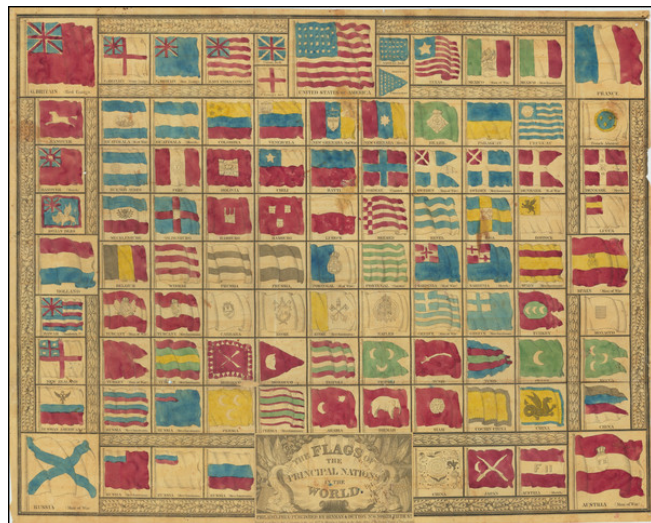

## [Republic of Texas] The Flags of The Principal Nations In the World . . . 1837

**Stock#:** 69791  
**Map Maker:** Hinman & Dutton  
**Date:** 1837  
**Place:** Philadelphia  
**Color:**  
**Condition:** Good  
**Size:** 21.5 x 17 inches  
**Price:** \$ 975.00

### Description:

Rare hand-colored flag chart, including the maritime ensign of the Republic of Texas by Hinman and Dutton.

The chart includes 98 flags of the world, including national flags, along with merchant, naval and city state flags. Several ensigns of merchant companies are also shown, including the British East India Company and the Russian-American Company.

Some of the more unusual flags include:

- Republic of Texas
- Mexican Man of War
- American Jack
- Commodore
- Guatemala (Merchant and Man of War)
- Lucca
- Ionian Isles
- Hawaii
- Carrara
- Mecca

---

**[Republic of Texas] The Flags of The Principal Nations In the World . . . 1837**

The chart is rare. We locate only a single institutional example.

**Detailed Condition:**

Minor marginal chipping and soiling.