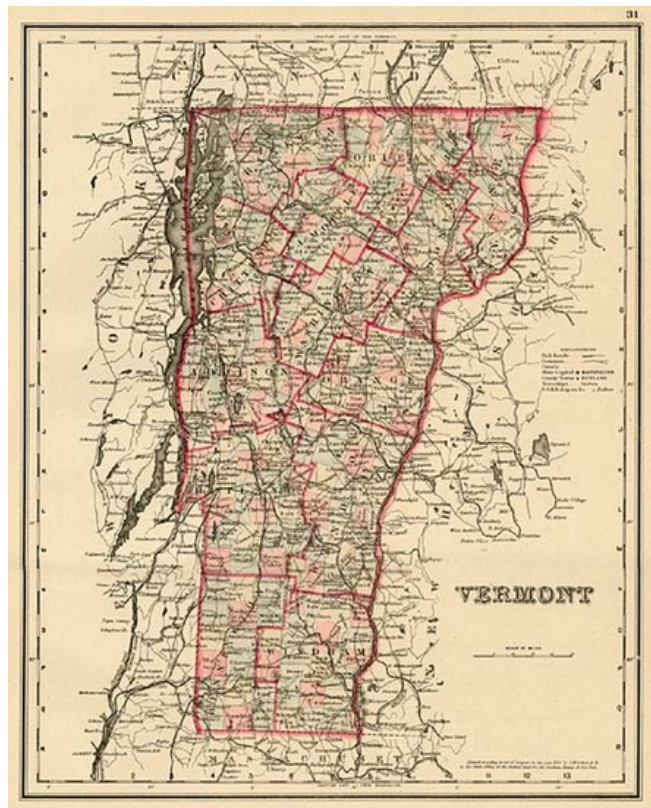

## Vermont

**Stock#:** 6973  
**Map Maker:** Gray  
**Date:** 1873  
**Place:** Philadelphia  
**Color:** Hand Colored  
**Condition:** VG  
**Size:** 15 x 12 inches  
**Price:** SOLD

### Description:

Marvelous detailed map, colored by townships and showing railroads, common roads, canals, post offices, etc. From one of the leading American map publisher of the 1870s.