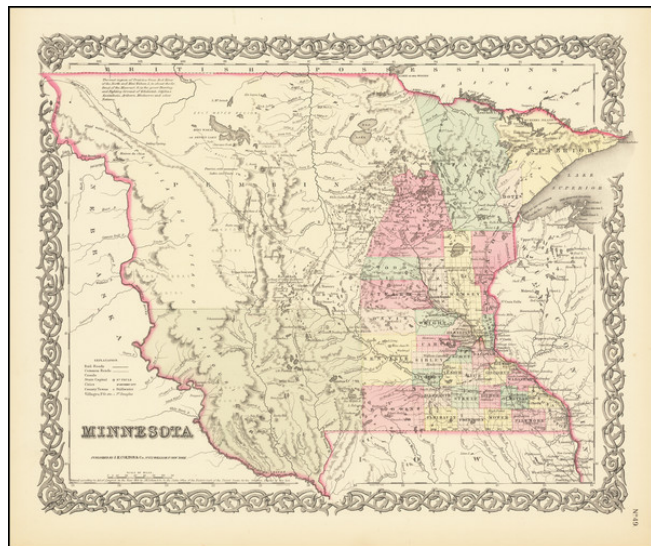

Barry Lawrence Ruderman Antique Maps Inc.

7407 La Jolla Boulevard
La Jolla, CA 92037

www.raremaps.com

(858) 551-8500
blr@raremaps.com

Minnesota

Stock#: 69702
Map Maker: Colton
Date: 1855
Place: New York
Color: Color
Condition: VG+
Size: 15.5 x 13 inches
Price: \$ 345.00

Description:

First Atlas State of Colton's Map of Minnesota Territory

First atlas state of Colton's Map of Minnesota Territory, which extends to the Missouri River.

Massive Pembina County and Yankton County dominate the western 2/3rds of the map. Only a hand full of counties appear in Minnesota north of the Mississippi River.

The map shows many Indian tribes, villages and other early notes are shown, along with early towns and roads. Only a small portion of Minnesota has been surveyed.

Detailed Condition: