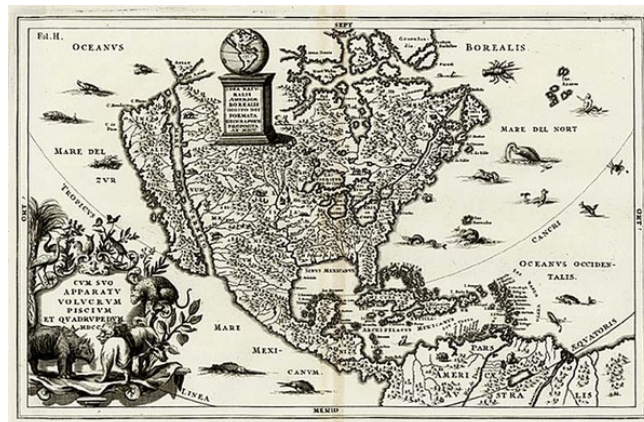

Barry Lawrence Ruderman Antique Maps Inc.

7407 La Jolla Boulevard
La Jolla, CA 92037

www.raremaps.com

(858) 551-8500
blr@raremaps.com

Idea Naturalis Americae Borealis Digito Dei Fromata Geographice Proposita An. MDCC [California as an Island]

Stock#: 6970
Map Maker: Scherer
Date: 1700
Place: Munich
Color: Uncolored
Condition: VG
Size: 14 x 9 inches
Price: SOLD

Description:

Striking map of North America, showing California as an island, from Scherer's Atlas Novus. Fascinating depiction of the Great Lakes, Florida and California. Nearly 20 sea creatures are shown. Numerous animals are shown roaming the interior of North America. Unquestionably one of Scherer's most decorative maps, without the usual Jesuit symbols. Striking dark impression. Small western hemisphere also shows California as an island. Scherer's maps are prized for their rich engraving style. Very faint discoloration at the centerfold, much less than shown in image. A nice example of a sought after map. McLaughlin 140, Tooty 89, Leighly 154.