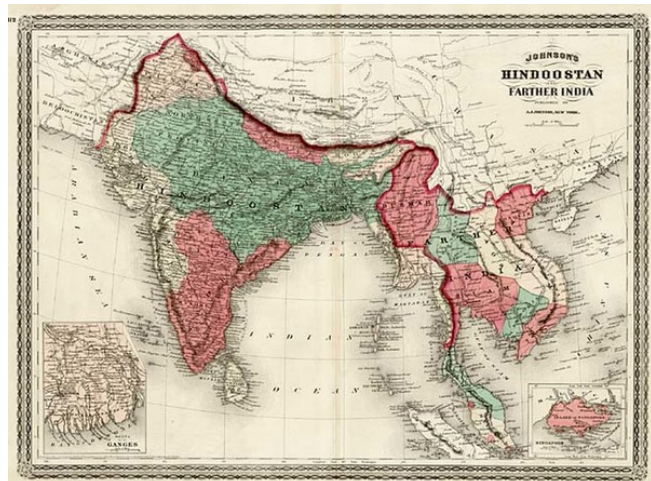

Barry Lawrence Ruderman Antique Maps Inc.

7407 La Jolla Boulevard
La Jolla, CA 92037

www.raremaps.com

(858) 551-8500
blr@raremaps.com

Johnson's Hindoostan And Farther India

Stock#: 6969
Map Maker: Johnson
Date: 1870
Place: New York
Color: Hand Colored
Condition: VG
Size: 23 x 17 inches
Price: SOLD

Description:

An interesting large format map of India and part of Southeast Asia, colored by countries, with a large inset of the Island and Straits of Singapore and of the Delta of the Ganges. Early maps with meaningful detail of Singapore are unusual.