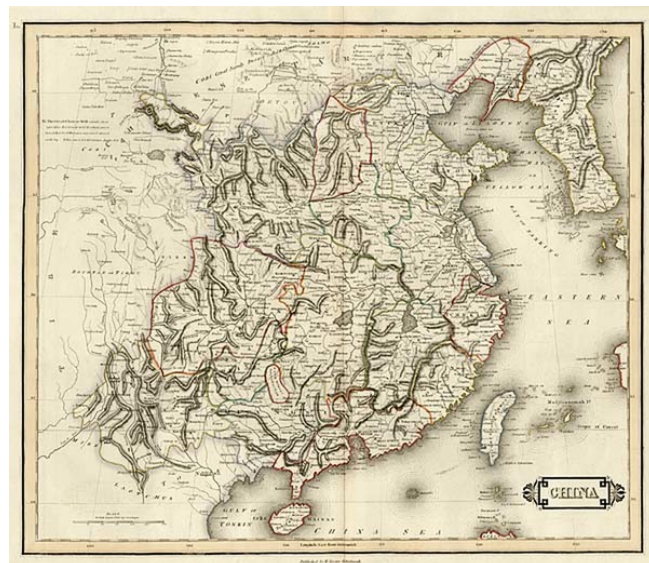

## China

**Stock#:** 6967  
**Map Maker:** Lizars  
**Date:** 1840  
**Place:** Edinburgh  
**Color:** Outline Color  
**Condition:** VG+  
**Size:** 17.5 x 15 inches  
**Price:** SOLD

### Description:

Attractive map of China, colored by provinces and showing towns, rivers, mountains, lakes, islands, roads and other details. Annotation describes the Great Wall. A scarce and desirable map.