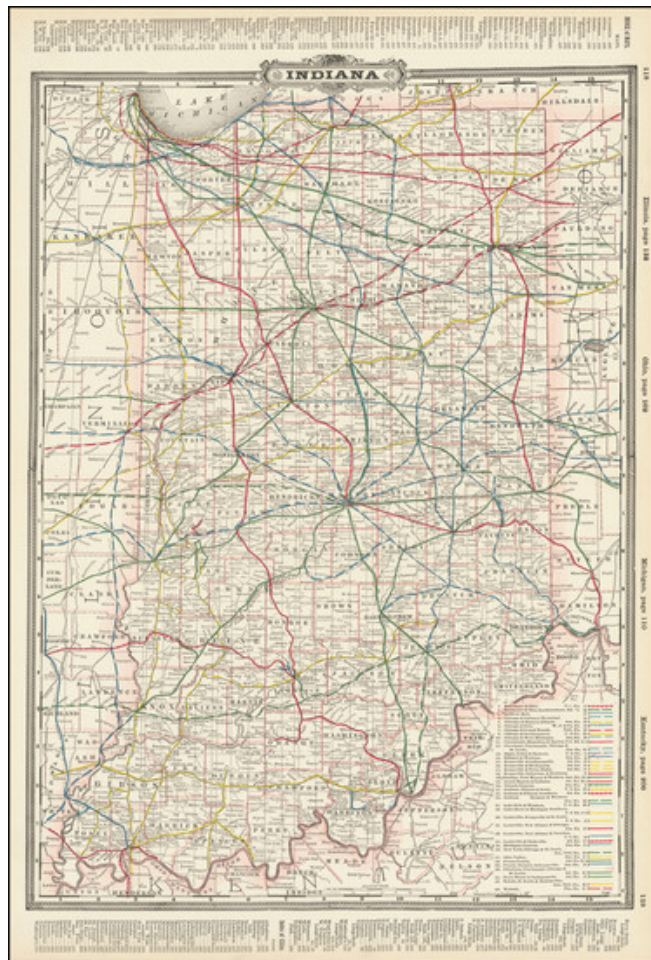

## Indiana

**Stock#:** 69664  
**Map Maker:** Cram  
**Date:** 1892  
**Place:** Chicago  
**Color:** Outline Color  
**Condition:** VG  
**Size:** 16 x 25 inches  
**Price:** SOLD

### Description:

Finely detailed railroad map of Indiana, published in Chicago by George Cram.

Includes a list of approximately 40 railroads.