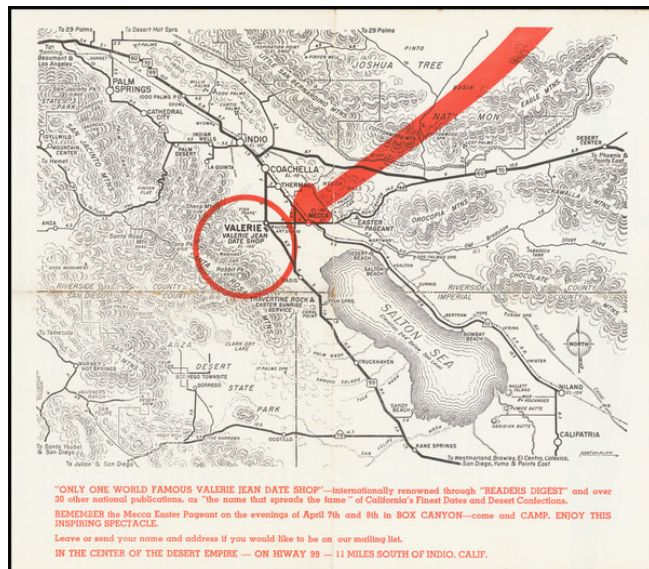

## [Imperial & Coachella Valley Advertising Map -- Valerie Jean Date Shop]

**Stock#:** 69651  
**Map Maker:** Allen  
**Date:** 1940  
**Place:** n.p.  
**Color:** Uncolored  
**Condition:** VG  
**Size:** 9 x 8 inches  
**Price:** \$175.00

### Description:

Interesting advertising map, promoting Valerie Jean's Date Shop, the first retail establishment to sell dates produced in the Coachella Valley, beginning in about 1935.

The map is also of note for its location of Hilton's Art Studio, the workshop of the artist John Hilston from 1938 to 1942. A number of other interesting features are shown in the map.

The mapmaker, Norton Allen, would go on to create illustrated maps for a number of other Desert publications, including *Desert Magazine* and several books, plus the so-called Flying Dutchman map.