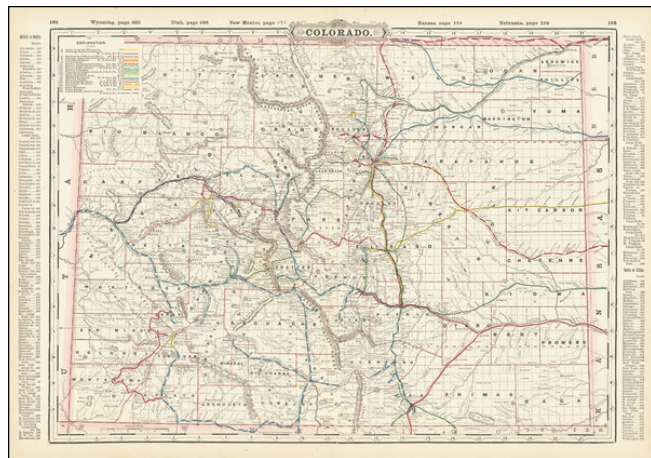

Barry Lawrence Ruderman Antique Maps Inc.

7407 La Jolla Boulevard
La Jolla, CA 92037

www.raremaps.com

(858) 551-8500
blr@raremaps.com

Colorado

Stock#: 69616
Map Maker: Cram
Date: 1895
Place: Chicago
Color: Outline Color
Condition: VG+
Size: 24.5 x 16 inches
Price: SOLD

Description:

Highly detailed map of Railroad map of Colorado, from Cram's *Standard American Railroad Atlas*.

The map shows counties, railroads, railway stations, township surveys, mountains, rivers, lakes, and a host of other early details. Also shows county seats, Money Order Post Offices and other commerce details.