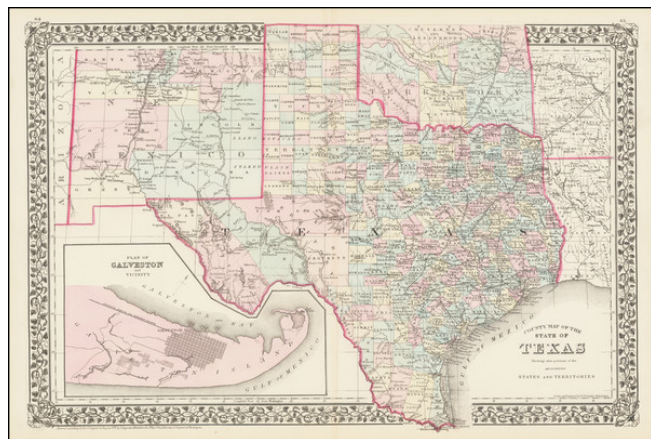

## County Map of The State of Texas Showing also portions of the Adjoining States and Territories

**Stock#:** 69562  
**Map Maker:** Mitchell Jr.  
**Date:** 1878  
**Place:** Philadelphia  
**Color:** Color  
**Condition:** VG+  
**Size:** 21.5 x 14 inches  
**Price:** SOLD

### Description:

A detailed map of Texas, colored by counties and showing most of Indian Territory and New Mexico.

The counties of Texas are still incomplete in the west.

The map shows towns, railroads, rivers, springs, forts, and other important details throughout the map. Large inset of Galveston and nice detail in New Mexico and portion of Indian Territory.