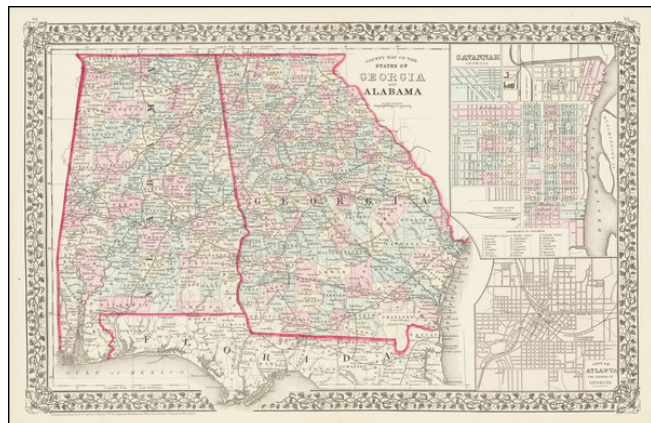

Barry Lawrence Ruderman Antique Maps Inc.

7407 La Jolla Boulevard
La Jolla, CA 92037

www.raremaps.com

(858) 551-8500
blr@raremaps.com

County Map of the States of Georgia and Alabama [Insets of Atlanta and Savannah]

Stock#: 69561
Map Maker: Mitchell Jr.
Date: 1878
Place: Philadelphia
Color: Color
Condition: VG+
Size: 22 x 14 inches
Price: \$125.00

Description:

With Early Map of Atlanta!

Nice full color map of Alabama and Georgia, published by SA Mitchell Jr.

This is the first atlas map to include a plan of Atlanta.

The map is hand colored by counties, and shows towns, roads, railroads, stations, mountains, rivers, lakes etc.

Detailed Condition: