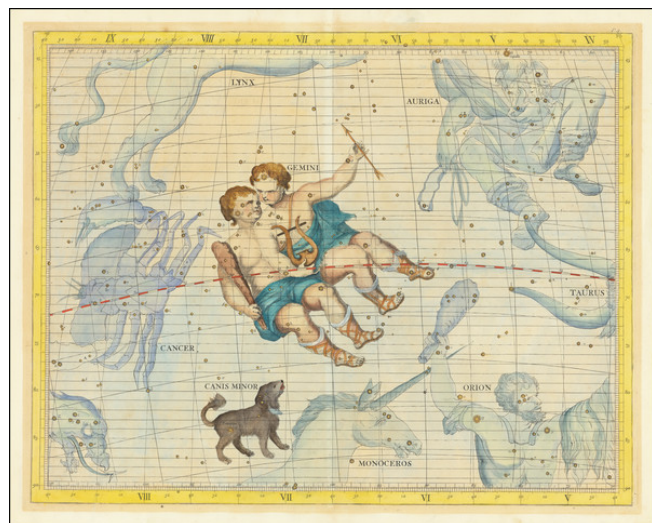

Barry Lawrence Ruderman Antique Maps Inc.

7407 La Jolla Boulevard
La Jolla, CA 92037

www.raremaps.com

(858) 551-8500
blr@raremaps.com

Gemini and Canis Minor

Stock#: 69557
Map Maker: Flamsteed
Date: 1728
Place: London
Color: Hand Colored
Condition: VG
Size: 24.5 x 20.5 inches
Price: SOLD

Description:

Gorgeous map showing the constellation Gemini and Canis Minor, from John Flamsteed's rare celestial atlas.

John Flamsteed was the first Astronomer Royal at the London Observatory, winning out over Edmund Halley and Isaac Newton. He made a copious and thorough study of the heavens, but refused to publish his works, despite the urgings of his colleagues, including Halley and Newton. Finally, his life's work was published posthumously in 1728, in what is now an extremely scarce to rare work.