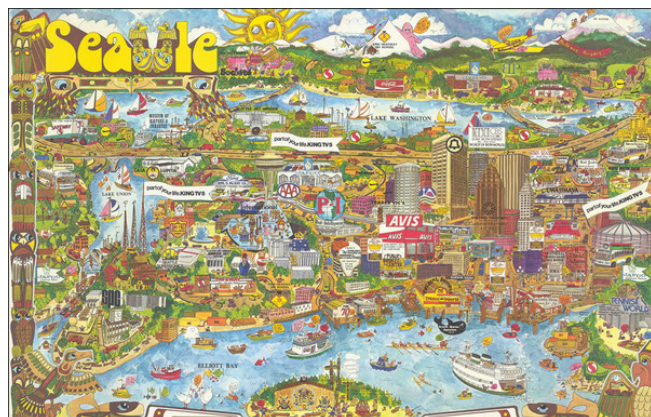

## Seattle

**Stock#:** 69555  
**Map Maker:** Bishop  
**Date:** 1976  
**Place:** Seattle ?  
**Color:** Color  
**Condition:** VG  
**Size:** 37.5 x 24 inches  
**Price:** \$ 475.00

### Description:

Decorative vintage pictorial map of Seattle, drawn by Roy Bishop and published by Bayside Publishing Company.

The map is filled with promotional and advertising graphics, along with landmarks and whimsical images.