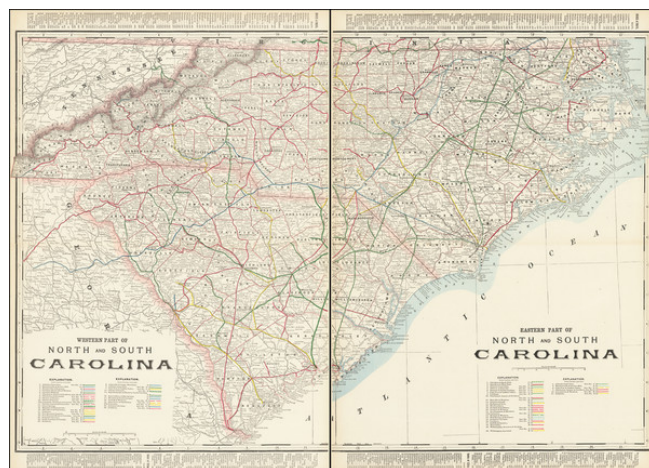

**Stock#:** 69547  
**Map Maker:** Cram  
**Date:** 1893  
**Place:** Chicago  
**Color:** Outline Color  
**Condition:** VG+  
**Size:** 17 x 26 inches (each sheet)  
**Price:** \$ 145.00

**Description:**

A fabulously detailed railroad map of the Carolinas, from Cram's scarce *Standard American Railway Atlas*.

Shows over 60 different railroads, stations, and numerous other details. The best atlas railroad map of the time period.