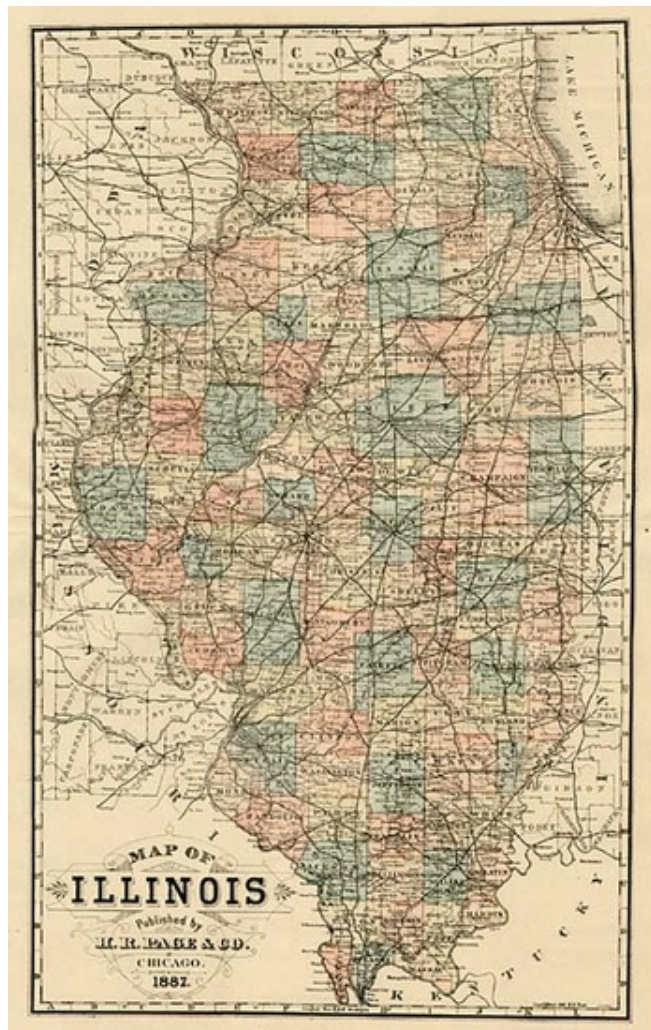

Barry Lawrence Ruderman Antique Maps Inc.

7407 La Jolla Boulevard
La Jolla, CA 92037

www.raremaps.com

(858) 551-8500
blr@raremaps.com

Map of Illinois Published by H.R. Page & Co. Chicago 1887

Stock#: 6953
Map Maker: Page & Co.
Date: 1887
Place: Chicago
Color: Hand Colored
Condition: VG+
Size: 26 x 17 inches
Price: SOLD

Description:

Scarce map of Illinois compiled by H.R. Page & Co. from Barker's large format map of the state. Includes decorative title. Attractive and highly detailed map, much more so than most other commercial atlas products in the 1880s. In addition to the usual details for maps of this period, it includes many more towns, all railroad stations and a number of other details. A scarce map worthy of addition to any Illinois Collection.