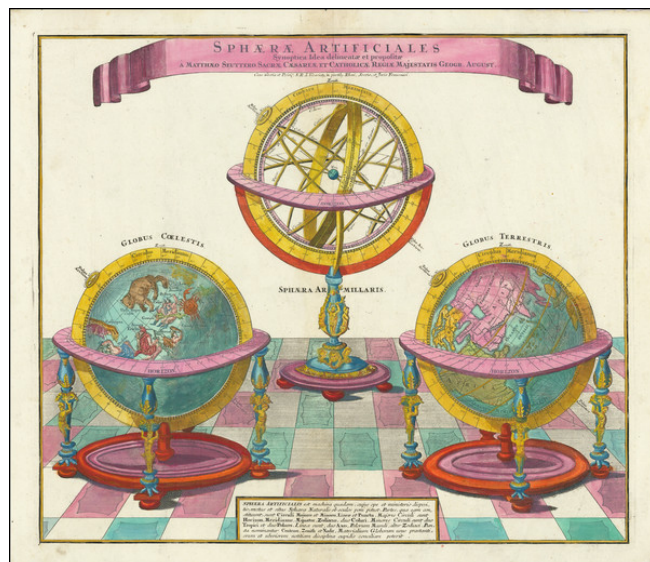

## Sphaerae Artificiales Synoptica Idea delineatae et propositae

**Stock#:** 69514  
**Map Maker:** Seutter  
**Date:** 1740 circa  
**Place:** Augsburg  
**Color:** Hand Colored  
**Condition:** VG  
**Size:** 22.5 x 19 inches  
**Price:** \$ 1,200.00

### Description:

Finely engraved image showing an Armillary Sphere, celestial globe and terrestrial globe, mounted on elaborately carved stands.

Below the image is an elaborate explanation of the instruments in Latin.