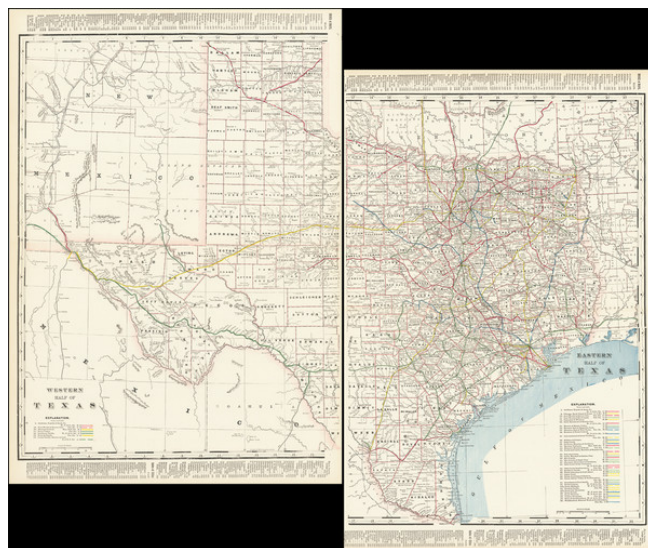

Barry Lawrence Ruderman Antique Maps Inc.

7407 La Jolla Boulevard
La Jolla, CA 92037

www.raremaps.com

(858) 551-8500
blr@raremaps.com

Eastern Half of Texas (and) Western Half of Texas

Stock#: 69493
Map Maker: Cram
Date: 1893
Place: Chicago
Color: Outline Color
Condition: VG+
Size: 15.5 x 24.5 inches (each sheet)
Price: SOLD

Description:

Detailed pair of railroad maps covering Eastern Texas and Western Texas.

Includes over 60 separate railroad company lines, towns, stations and topographical details.

From Cram's rare *Standard American Railway Atlas*.