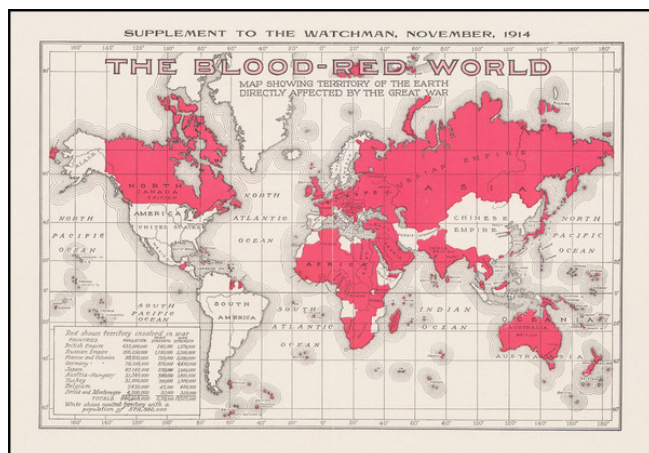

Barry Lawrence Ruderman Antique Maps Inc.

7407 La Jolla Boulevard
La Jolla, CA 92037

www.raremaps.com

(858) 551-8500
blr@raremaps.com

The Blood-Red World Map Showing Territory of the Earth Directly Affected by the Great War

Stock#: 69453
Map Maker: The Watchmen
Date: 1914
Place: Nashville, Tennessee
Color: Color
Condition: VG+
Size: 11.5 x 8 inches
Price: \$195.00

Description:

Interesting, small map issued as a supplement to the magazine *The Watchmen* magazine, which was published by the Southern Publishing Association of Nashville, Tenn.

The map shows that 940,568,000 people were somehow affected by the war through living in belligerent territories. The United States had not entered the war when this map was issued.

The magazine focused on religious subjects, including apocalyptic prophecy. This issue includes articles on "Creation and the Worship of the Creator" and "Volcanic Outbreaks in the United States".