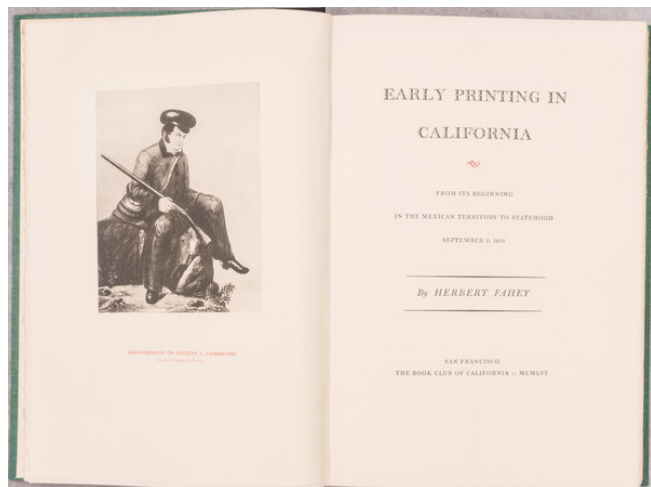

Stock#: 69433
Map Maker: Fahey
Date: 1956
Place: San Francisco
Color: Uncolored
Condition: VG+
Size: 9.5 x 13.5 inches
Price: \$ 150.00

Description:

An indispensable California bibliography published by the Book Club of California.