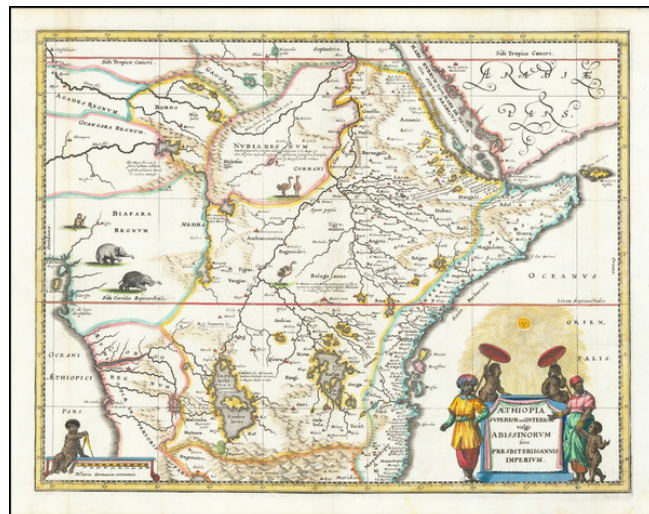

## Aethiopia Superior vel Interior vulgo Abissinorum sive Presbiteri Joannis Imperium

**Stock#:** 69406  
**Map Maker:** Merian  
**Date:** 1650 circa  
**Place:** Amsterdam  
**Color:** Hand Colored  
**Condition:** VG  
**Size:** 15 x 11 inches  
**Price:** \$ 475.00

### Description:

Striking map of the Kingdom of Prester John, reduced from Blaeu's map.

The map is embellished with elephants, monkeys, ostriches, etc., and includes a decorative title cartouche.