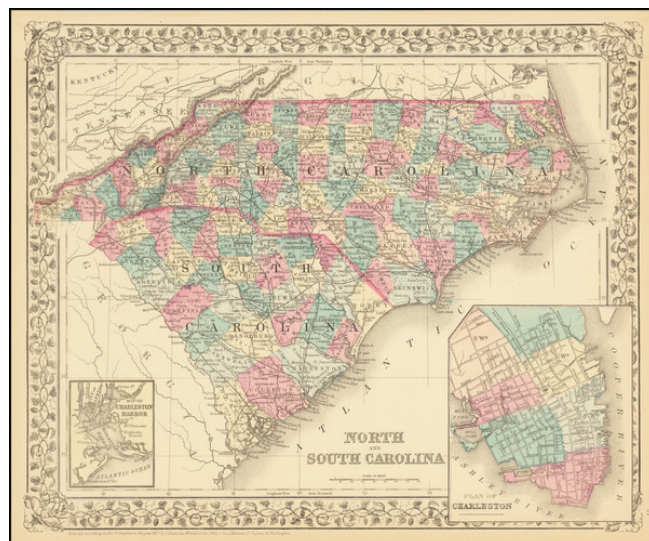

Barry Lawrence Ruderman Antique Maps Inc.

7407 La Jolla Boulevard
La Jolla, CA 92037

www.raremaps.com

(858) 551-8500
blr@raremaps.com

North and South Carolina [with plan of Charleston]

Stock#: 69382
Map Maker: Mitchell Jr.
Date: 1880
Place: Philadelphia
Color: Color
Condition: VG+
Size: 14 x 11.5 inches
Price: SOLD

Description:

Map of the Carolinas with insets of Charleston and Charleston Harbor, hand colored by counties and showing towns, counties, roads, railroads, rivers, etc.

Detailed Condition: