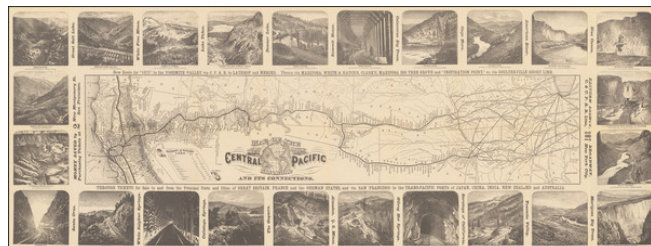

Barry Lawrence Ruderman Antique Maps Inc.

7407 La Jolla Boulevard
La Jolla, CA 92037

www.raremaps.com

(858) 551-8500
blr@raremaps.com

Map of the Central Pacific Railroad and its Connections

Stock#: 69329
Map Maker: Central Pacific Railroad
Date: 1875
Place: San Francisco
Color: Uncolored
Condition: VG
Size: 35 x 13 inches
Price: \$1,200.00

Description:

Decorative map of the route of the Central Pacific from the midwest to San Francisco, illustrated with 24 images of the west, primarily of California and Nevada.

Decorative and highly detailed map, with vignettes of major points of interest in the west.

Detailed timetable on the verso. May 1875 edition.

Detailed Condition: