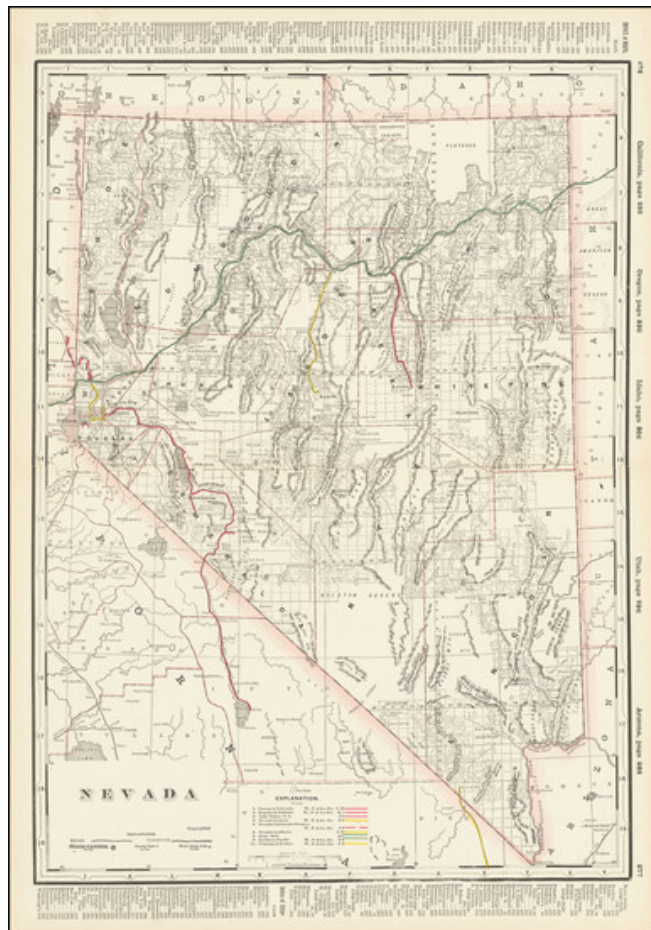

## Nevada

**Stock#:** 69269  
**Map Maker:** Cram  
**Date:** 1892  
**Place:** Chicago  
**Color:** Outline Color  
**Condition:** VG+  
**Size:** 16 x 24 inches Including Text  
**Price:** SOLD

### Description:

Detailed railroad map of Nevada, showing counties, railroad lines, towns, Indian reservations, rivers, lakes, mountains, creeks, deserts and a host of other information.

Includes a list of the 9 railroads (color coded) operating in Nevada Territory, including:

- Carson & Colorado RR
- Eureka & Palisade RR
- Lake Tahoe Narrow Gage RR
- Nevada Central RR
- Nevada-Oregon-California RR
- Nevada Southern RR

**Barry Lawrence Ruderman  
Antique Maps Inc.**

7407 La Jolla Boulevard  
La Jolla, CA 92037

[www.raremaps.com](http://www.raremaps.com)

(858) 551-8500  
[blr@raremaps.com](mailto:blr@raremaps.com)

---

**Nevada**

- Ruby Hill RR
- Southern Pacific RR
- Virginia & Truckee RR

The map appeared in Cram's *Standard American Railway Atlas*.