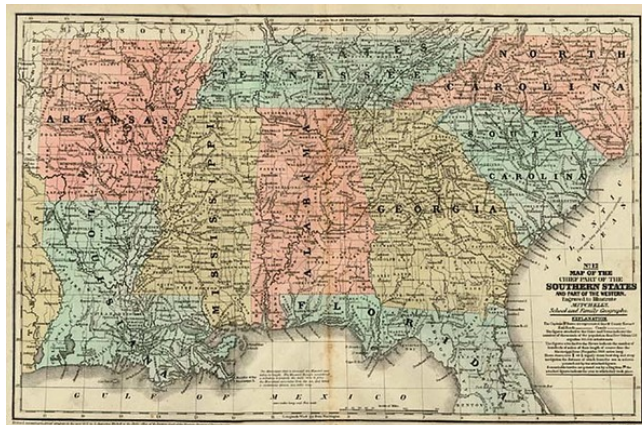

Barry Lawrence Ruderman Antique Maps Inc.

7407 La Jolla Boulevard
La Jolla, CA 92037

www.raremaps.com

(858) 551-8500
blr@raremaps.com

Map of the Chief Part of the Southern States And Part of the Western States...

Stock#: 6926
Map Maker: Mitchell
Date: 1852
Place: Philadelphia
Color: Hand Colored
Condition: VG
Size: 16 x 11 inches
Price: SOLD

Description:

Detailed map of the South and Southeast, including North Carolina, South Carolina, Georgia, Florida, Tennessee, Alabama, Mississippi, Louisiana, Arkansas and eastern Texas.