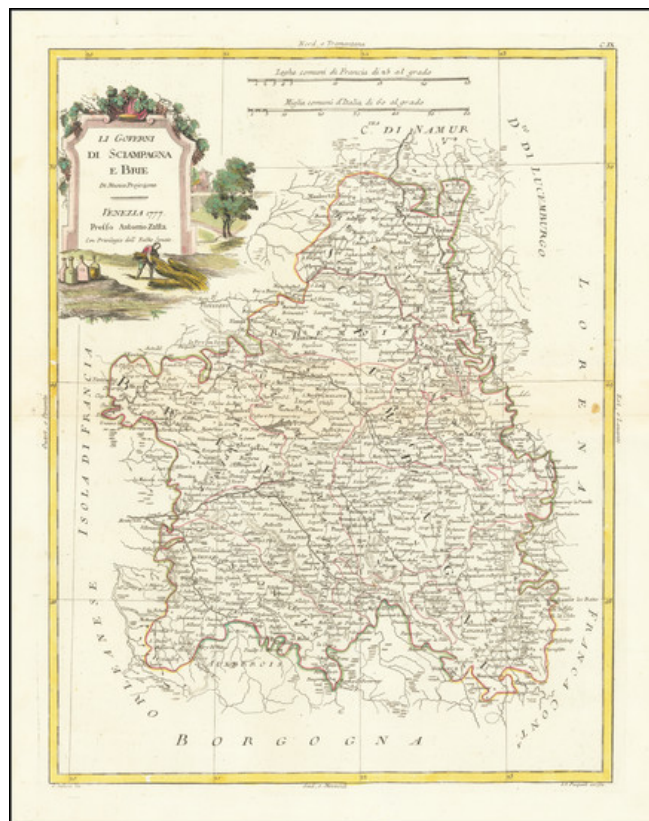

Barry Lawrence Ruderman Antique Maps Inc.

7407 La Jolla Boulevard
La Jolla, CA 92037

www.raremaps.com

(858) 551-8500
blr@raremaps.com

Li Governi Di Sciampagna e Brie Di Nuova proiezione . . . 1777

Stock#: 69247
Map Maker: Zatta
Date: 1777
Place: Venice
Color: Hand Colored
Condition: VG+
Size: 12 x 15.5 inches
Price: SOLD

Description:

Decorative map of the Champagne and Brie regions.

Includes a large decorative title cartouche.

The map was issued in Zatta's *Atlante Novissimo*, a monumental 4 volume work and one of the last great decorative atlases.