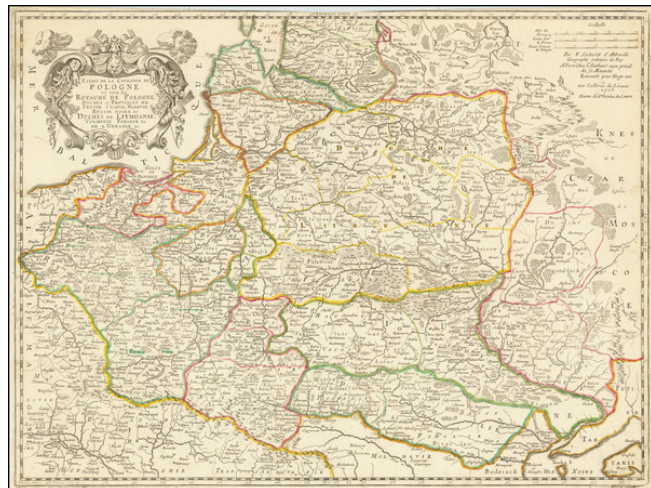

**Barry Lawrence Ruderman  
Antique Maps Inc.**

7407 La Jolla Boulevard  
La Jolla, CA 92037

www.raremaps.com

(858) 551-8500  
blr@raremaps.com

---

**Estats De La Couronne De Pologne ou sont les Royaume de Pologne, Duches et  
Provinces De Prusse, Cuiave, Mazovie, Russie Noire Yc Duches De Lithuanie, Volynie  
Podolie &c. De L'Ukraine &c . . . 1703**

**Stock#:** 69243  
**Map Maker:** Sanson  
**Date:** 1703  
**Place:** Paris  
**Color:** Outline Color  
**Condition:** VG  
**Size:** 23 x 17 inches  
**Price:** \$ 875.00

**Description:**

Rare late edition of Sanson's second map of the Polish Empire, Lithuania, Ukraine, etc.

Sanson created this scarce map of modern day Poland, Lithuania, Belarus and Ukraine, etc. in 1655 and revised several times over the next 50 years. The date 1679 can still be seen in the top right corner, above the world "Galleries."