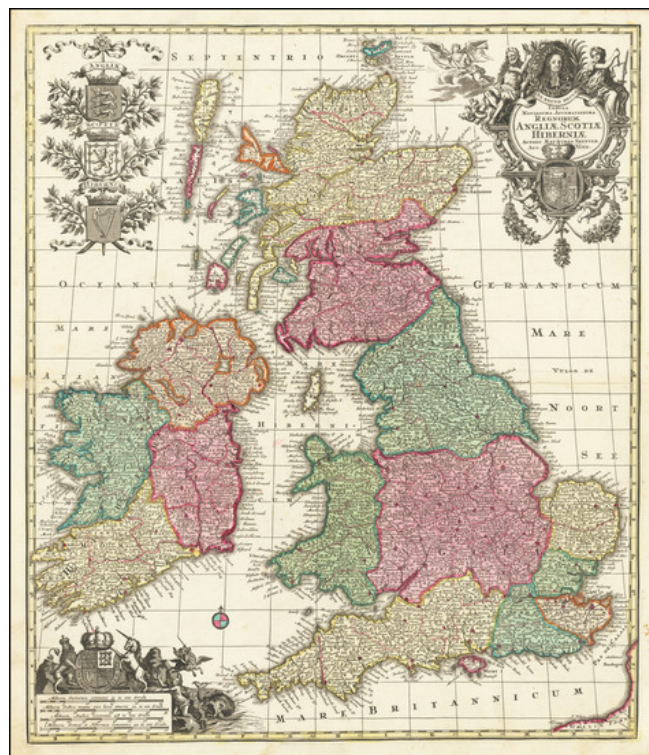

**Barry Lawrence Ruderman
Antique Maps Inc.**

7407 La Jolla Boulevard
La Jolla, CA 92037

www.raremaps.com

(858) 551-8500
blr@raremaps.com

Tabula Novissima Accuratissima Regnorum Angliae, Scotiae, Hiberniae...

Stock#: 69215
Map Maker: Seutter
Date: 1730
Place: Augsburg
Color: Hand Colored
Condition: VG+
Size: 19 x 23 inches
Price: Not Available

Description:

Gorgeous full color example of Seutter's map of the British Isles.

Includes 5 large coats of arms, portrait and two large decorative allegorical cartouches.

Detailed Condition: