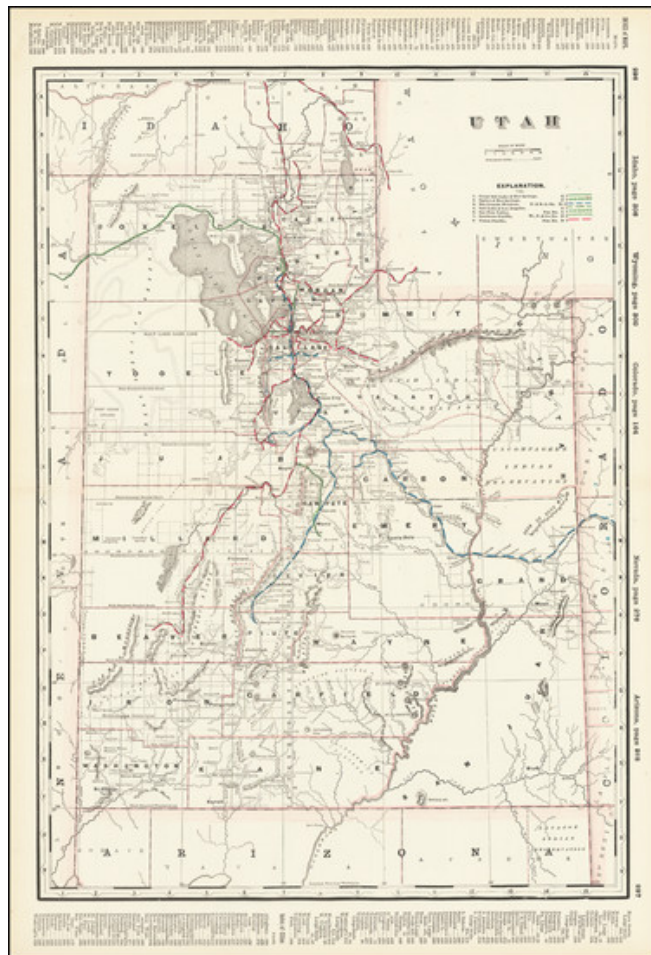

Barry Lawrence Ruderman Antique Maps Inc.

7407 La Jolla Boulevard
La Jolla, CA 92037

www.raremaps.com

(858) 551-8500
blr@raremaps.com

Utah

Stock#: 69192
Map Maker: Rand McNally & Company
Date: 1895
Place: Chicago
Color: Outline Color
Condition: VG+
Size: 12.5 x 19 inches
Price: \$125.00

Description:

Detailed map of Utah, published in Rand McNally's Business Atlas.

The map shows railroads, towns, cities mountain ranges.

Includes significant progress in the General Land Office township surveys.