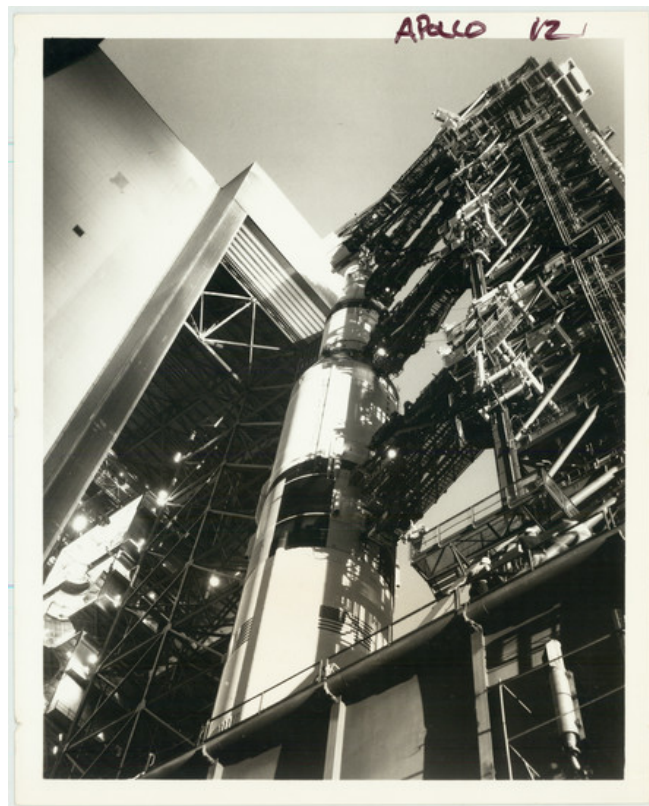

Description:

An Iconic Image of the Beginning of the Second Manned Lunar Landing Mission - Apollo 12.

Original NASA press photograph of the Apollo 12 Saturn V rocket exiting the VAB (Vehicle Assembly Building) at the Kennedy Space Center, Florida.

An iconic image of American engineering prowess and Space Race success.

Detailed Condition:

"APOLLO 12" written in sharpie in the upper blank margin.