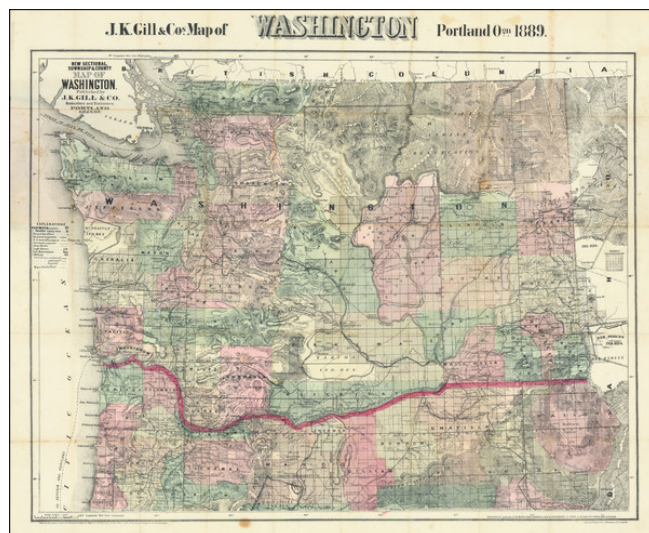

Stock#: 69186
Map Maker: Gill & Co.
Date: 1889
Place: Portland
Color: Hand Colored
Condition: VG
Size: 27.5 x 23 inches
Price: \$ 1,400.00

Description:

Large Separately published map of Washington.

Scarce separately issued map of Washington by J.K. Gill, the leading local seller of books and stationery in Portland at the time.

This would appear to be the third state of Gill's map, which was first issued as a map of Washington Territory in 1878, then revised for the first time in 1882 and again in 1883. This is the 1889 edition of the map.

Gill's maps of Oregon and Washington are highly prized for their detail and accuracy, being by far the best separately issued maps of these areas from this time period available to collectors.

Detailed Condition:

Original hand-color. Old folds. A small amount of scattered staining. Original black cloth folder, titled "Sectional Township and County Map of Washington... 1889" (Somewhat worn and faded.)