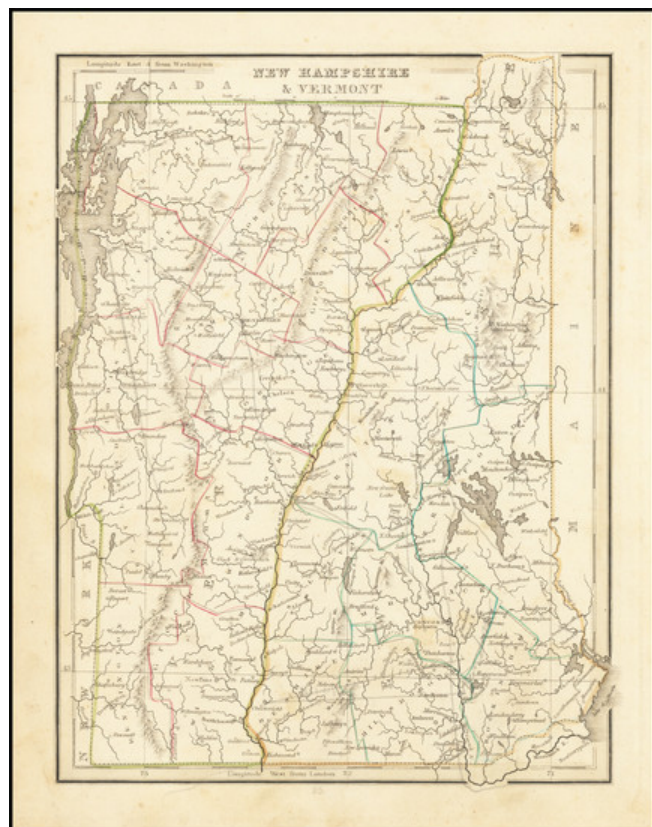

Barry Lawrence Ruderman Antique Maps Inc.

7407 La Jolla Boulevard
La Jolla, CA 92037

www.raremaps.com

(858) 551-8500
blr@raremaps.com

New Hampshire & Vermont

Stock#: 69180
Map Maker: Bradford
Date: 1835
Place: Boston
Color: Outline Color
Condition: VG
Size: 8 x 10 inches
Price: \$ 65.00

Description:

Early atlas map of New Hampshire & Vermont, from an early edition of Bradford's *Comprehensive Atlas*.

The map is colored by counties and shows towns, rivers, lakes, and other important places. Bradford's *Comprehensive Atlas* launched him as one of the prominent cartographic publishers of the period. This and his larger atlases, published first in 1838, were one of the most popular of the period.