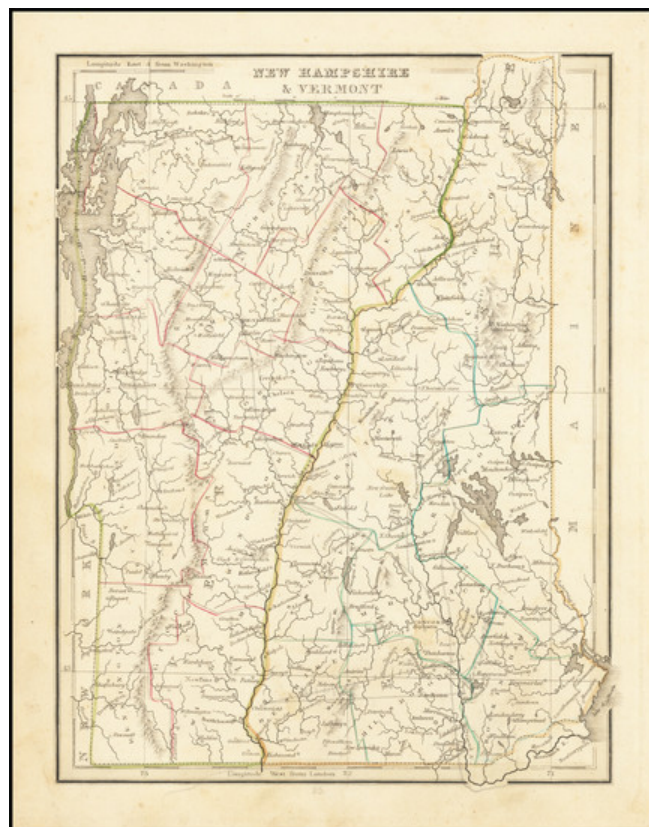

Barry Lawrence Ruderman Antique Maps Inc.

7407 La Jolla Boulevard
La Jolla, CA 92037

www.raremaps.com

(858) 551-8500
blr@raremaps.com

New Hampshire & Vermont

Stock#: 69180
Map Maker: Bradford
Date: 1835
Place: Boston
Color: Outline Color
Condition: VG
Size: 8 x 10 inches
Price: SOLD

Description:

Early atlas map of New Hampshire & Vermont, from an early edition of Bradford's *Comprehensive Atlas*.

The map is colored by counties and shows towns, rivers, lakes, and other important places. Bradford's *Comprehensive Atlas* launched him as one of the prominent cartographic publishers of the period. This and his larger atlases, published first in 1838, were one of the most popular of the period.