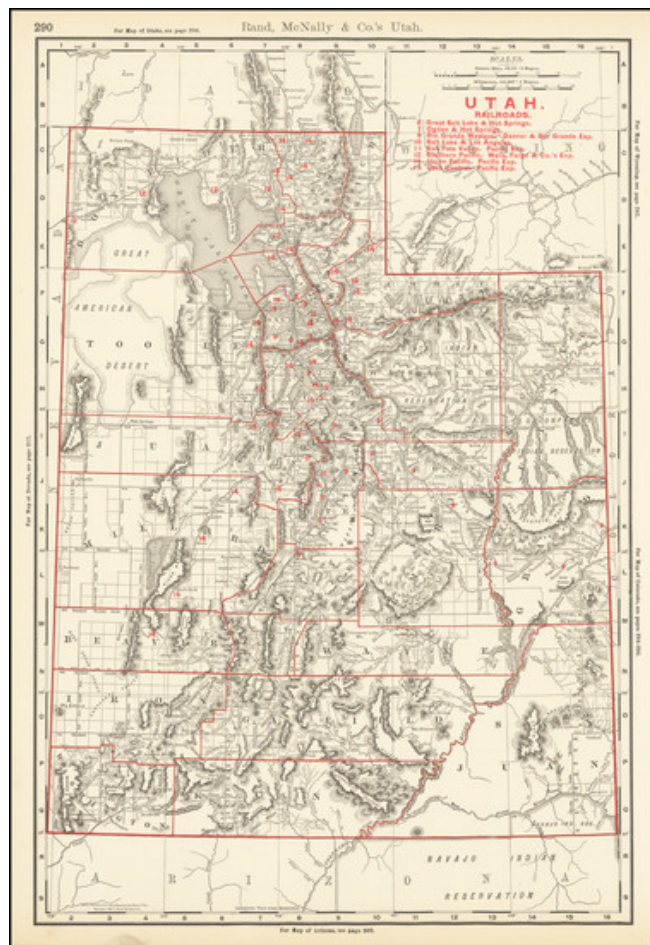

Barry Lawrence Ruderman Antique Maps Inc.

7407 La Jolla Boulevard
La Jolla, CA 92037

www.raremaps.com

(858) 551-8500
blr@raremaps.com

Utah

Stock#: 69158
Map Maker: Rand McNally & Company
Date: 1893
Place: Chicago
Color: Outline Color
Condition: VG+
Size: 12.5 x 19 inches
Price: SOLD

Description:

Detailed map of Utah, published in Rand McNally's Business Atlas.

The map shows railroads, towns, cities mountain ranges.

Includes significant progress in the General Land Office township surveys.