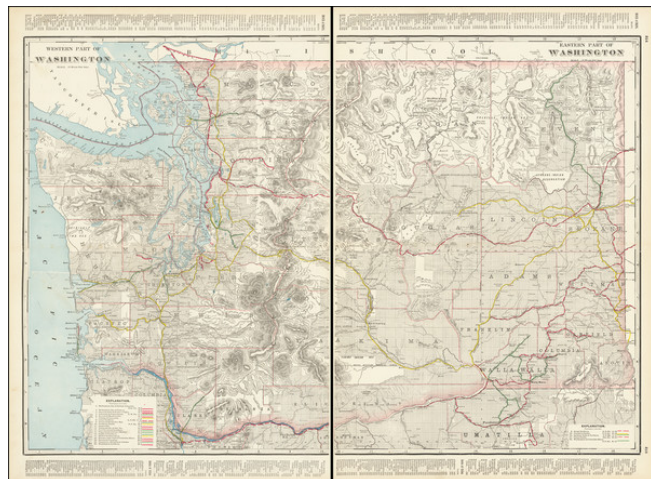

Barry Lawrence Ruderman Antique Maps Inc.

7407 La Jolla Boulevard
La Jolla, CA 92037

www.raremaps.com

(858) 551-8500
blr@raremaps.com

Western Part of Washington [with] Eastern Part of Washington

Stock#: 69112
Map Maker: Cram
Date: 1895
Place: Chicago
Color: Color
Condition: VG+
Size: 16 x 24 inches Each Sheet
Price: \$ 275.00

Description:

Scarce two-sheet George Cram map of Washington State.

The map, which appeared only in a few 1890s editions of the Cram railroad atlases, contains a wealth of information on late-19th century railroads in Washington.

This is the first time we have had the complete two-sheet Washington for sale.

Detailed Condition:

Two sheets, unjoined.